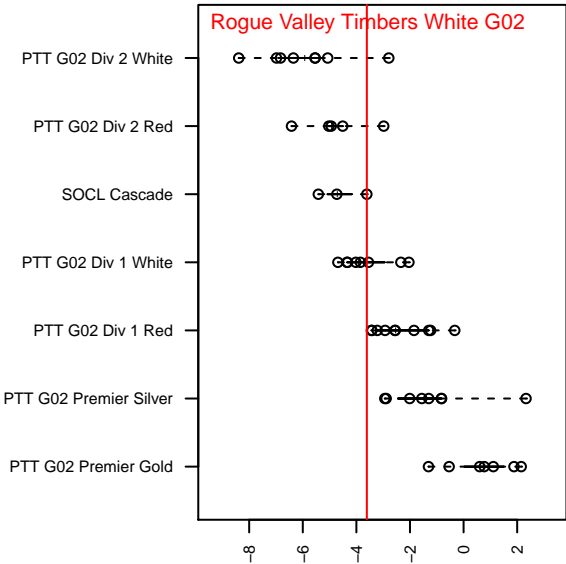

**attack and defense rating
relative to others at age
and all opponents in last 13 months**